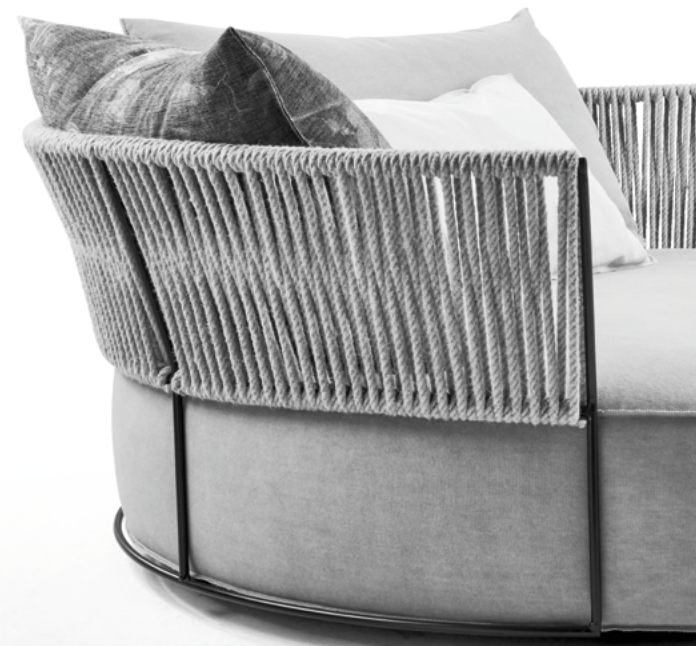

OD ISOLA ISLAND IN THE SUN

© 2019 KURT BEIER & KATI QUINGER

EXTRAVAGANT LIVING ELEMENTS FOR OUTDOOR USE WITH AN EXOTIC TOUCH. A RETREAT FOR DREAMING AND RELAXING, CHARACTERISED BY OPULENT, ROUND UPHOLSTERED SEATS AND A FINE STEEL BACK, FRAMED BY A WICKERWORK OF STRONG ROPES. ON REQUEST AVAILABLE WITH PARASOL. THE 360° SWIVEL FUNCTION IS OPTIONAL. CHOICE OF OUTDOOR COVERS AND SEAM TYPES. UNIQUE PIECE PRODUCTION.