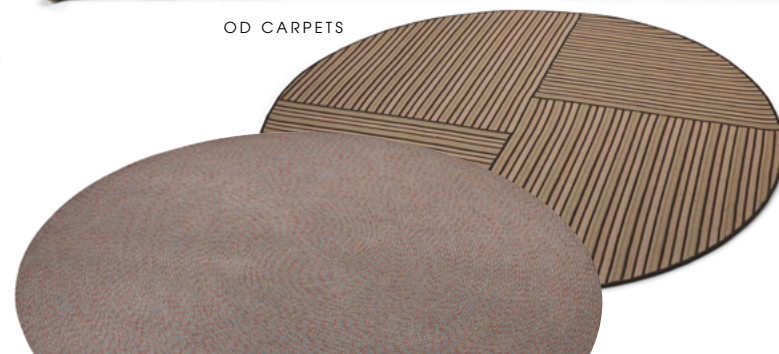

OD SCOOP

OD DOTS

OD TABO

OD BASKETS

OD MOBA

OD CARPETS

BULLFROG OUTDOOR INNER COVERS

AN ADDITIONAL PROTECTION AGAINST MOISTURE IS PROVIDED BY A WATERPROOF AND BREATHABLE SOFTSHELL FABRIC. THIS INNER COVER IS AN ADDITIONAL LAYER BETWEEN COVER AND UPHOLSTERY. THE INNER COVER CAN BE SELECTED FOR THE RESPECTIVE MODEL.