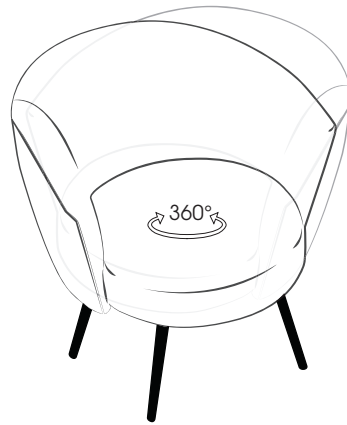

# ASSEMBLY AND INSTRUCTION MANUAL MODEL OD2304 APERO

© 2023 KURT BEIER & KATI QUINGER

Bench with functional armrest  
for comfortable relaxation

Comfortable armchair with  
360° rotation function  
Special Cover

Matching solid wood dining tables

360 ° rotation function type 146SC:

Attention! The maximum load capacity is 110 kg!

Funktional bench type B200FL: