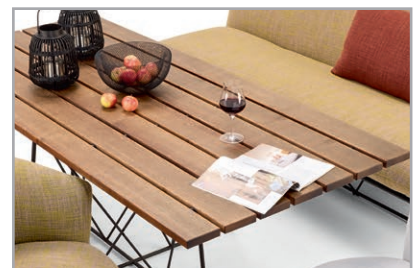

# ASSEMBLY AND INSTRUCTION MANUAL MODEL OD2304 APERO

© 2023 KURT BEIER & KATI QUINGER

Bench with functional armrest  
for comfortable relaxation

Comfortable armchair with  
360° rotation function  
Special Cover

Matching solid wood dining tables

360 ° rotation function type 146SC:

Attention! The maximum load capacity is 110 kg!

Funktional bench type B200FL: