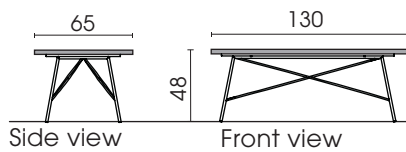

Model 2204 Mama Mia is also available as outdoor product!

For further informations refer to product information OD2204 Mama Mia.

Tables:

Table,
wooden plate
TH130

Table,
concrete plate
TB130

Each piece of furniture is handmade and unique. Deviations to the listed measurements may be caused by:
1. different upholstery materials (fabric, leather), 2. processing of ticking mats, 3. the pressure to combine individual parts, etc.
The seat comfort of a sofa type with larger seat depth usually differs from one with lower depth.