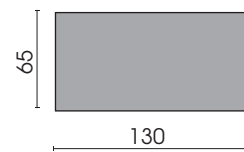

Model 2204 Mama Mia is also available as outdoor product!

For further informations refer to product information OD2204 Mama Mia.

Tables:

Table,
wooden plate
TH130

Table,
concrete plate
TB130

Each piece of furniture is handmade and unique. Deviations to the listed measurements may be caused by:
1. different upholstery materials (fabric, leather), 2. processing of ticking mats, 3. the pressure to combine individual parts, etc.
The seat comfort of a sofa type with larger seat depth usually differs from one with lower depth.