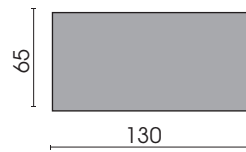

* = Available on request against processing surcharge

✓ = Bullfrog recommendation and standard surface

∅ = These variants are not available

Concrete table top:

	Concrete	Our concrete table tops are made of poured concrete. Their low material thickness with high stability is achieved by a glass fibre reinforcement. The concrete table top is coloured throughout and the surface is oiled. Due to the open structure, colour shading may occur on the surface. The table top is light, UV and weather resistant.
	Oiled	
		
	✓	

Model 2204 Mama Mia is also available as outdoor product!

For further informations refer to product information OD2204 Mama Mia.

Tables:

Table,
wooden plate
TH130

Table,
concrete plate
TB130

Each piece of furniture is handmade and unique. Deviations to the listed measurements may be caused by:
1. different upholstery materials (fabric, leather), 2. processing of ticking mats, 3. the pressure to combine individual parts, etc.
The seat comfort of a sofa type with larger seat depth usually differs from one with lower depth.