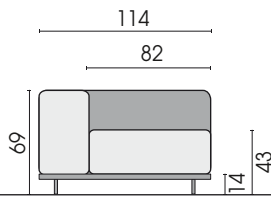

▷ = Connector side

Elements, deep

Ottoman, deep
left
62T

Ottoman, deep
right
61T

Front view (type 220)

Side view (type 210/257)

▷ = Connector side

Elements

Sofa 2-seat,
armrest left
220

Sofa 2-seat,
armrest right
210

Sofa 2,5-seat,
without armrest
249

Sofa 2,5-seat,
armrest left
258

Sofa 2,5-seat,
armrest right
257

Each piece of furniture is handmade and unique. Deviations to the listed measurements may be caused by:
1. different upholstery materials (fabric, leather), 2. processing of ticking mats, 3. the pressure to combine individual parts, etc.
The seat comfort of a sofa type with larger seat depth usually differs from one with lower depth.