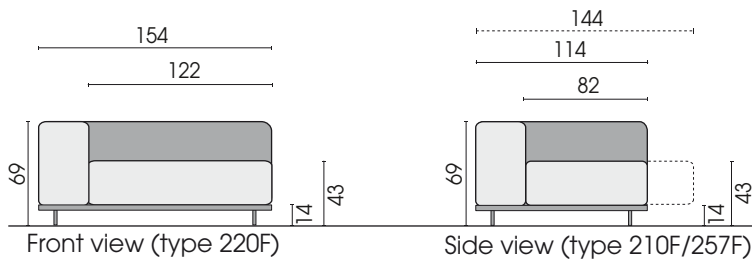

BLUE 0221 WUMMS!

© 2021 KURT BEIER & KATI QUINGER