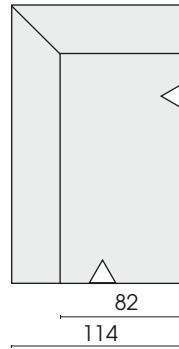

Sofa 2-seat,
armrest left
220

Sofa 2-seat,
armrest right
210

Sofa 2,5-seat,
without armrest
249

Sofa 2,5-seat,
armrest left
258

Sofa 2,5-seat,
armrest right
257

Each piece of furniture is handmade and unique. Deviations to the listed measurements may be caused by:
1. different upholstery materials (fabric, leather), 2. processing of ticking mats, 3. the pressure to combine individual parts, etc.
The seat comfort of a sofa type with larger seat depth usually differs from one with lower depth.

BLUE 0221 WUMMS!

© 2021 KURT BEIER & KATI QUINGER

Front view (type 208/254)

▷ = Connector side

Corner elements

Corner sofa 2-seat,
left
208

Corner sofa 2-seat,
right
207

Corner sofa 2,5-seat,
left
254

Corner sofa 2,5-seat,
right
253

Side view (type 61TF)

▷ = Connector side

Elements with motorised seat adjustment, deep

Ottoman, deep left
with motorised seat adjustment
62TF

Ottoman, deep right
with motorised seat adjustment
61TF