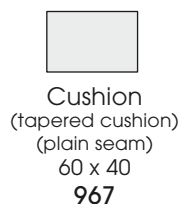

Each piece of furniture is handmade and unique. Deviations to the listed measurements may be caused by:

1. different upholstery materials (fabric, leather), 2. processing of ticking mats, 3. the pressure to combine individual parts, etc.
- The seat comfort of a sofa type with larger seat depth usually differs from one with lower depth.

BLUE 0221 WUMMS!

© 2021 KURT BEIER & KATI QUINGER

▷ = Connector side

Elements with motorised seat adjustment

Kissen:

Flanged cushion

Processing in 2 cover materials:

Flanged cushion: Flange always in fabric
Denim Basic, colour 88
+ small piping