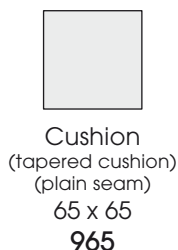

BLUE 0221 WUMMS!

© 2021 KURT BEIER & KATI QUINGER

▷ = Connector side

Elements with motorised seat adjustment

Kissen:

Flanged cushion

Processing in 2 cover materials:

Flanged cushion: Flange always in fabric
Denim Basic, colour 88
+ small piping