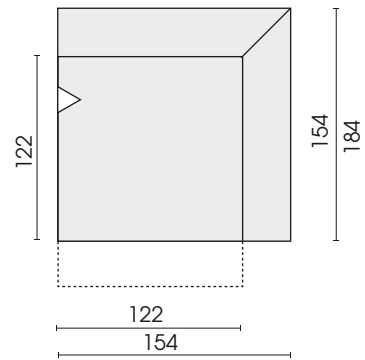

Corner sofa 2,5-seat,
right
253

Side view (type 61TF)

▷ = Connector side

Elements with motorised seat adjustment, deep

Ottoman, deep left
with motorised seat adjustment
62TF

Ottoman, deep right
with motorised seat adjustment
61TF