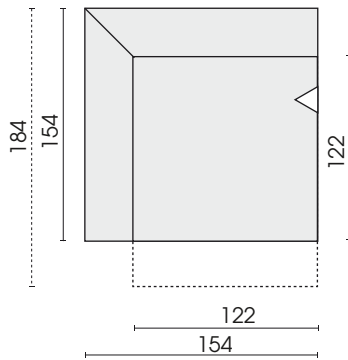

Sofa 2-seat,
armrest left
220

Sofa 2-seat,
armrest right
210

Sofa 2,5-seat,
without armrest
249

Sofa 2,5-seat,
armrest left
258

Sofa 2,5-seat,
armrest right
257

Each piece of furniture is handmade and unique. Deviations to the listed measurements may be caused by:
1. different upholstery materials (fabric, leather), 2. processing of ticking mats, 3. the pressure to combine individual parts, etc.
The seat comfort of a sofa type with larger seat depth usually differs from one with lower depth.

BLUE 0221 WUMMS!

© 2021 KURT BEIER & KATI QUINGER

Front view (type 208/254)

▷ = Connector side

Corner elements

Corner sofa 2-seat,
left
208

Corner sofa 2-seat,
right
207

Corner sofa 2,5-seat,
left
254

Corner sofa 2,5-seat,
right
253

Side view (type 61TF)

▷ = Connector side

Elements with motorised seat adjustment, deep

Ottoman, deep left
with motorised seat adjustment
62TF

Ottoman, deep right
with motorised seat adjustment
61TF