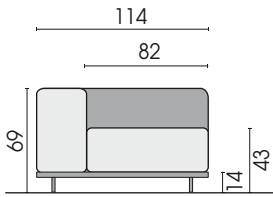

▷ = Connector side

Elements, deep

Ottoman, deep
left
62T

Ottoman, deep
right
61T

Front view (type 220)

Side view (type 210/257)

▷ = Connector side

Elements

Sofa 2-seat,
armrest left
220

Sofa 2-seat,
armrest right
210

Sofa 2,5-seat,
without armrest
249

Sofa 2,5-seat,
armrest left
258

Sofa 2,5-seat,
armrest right
257

Each piece of furniture is handmade and unique. Deviations to the listed measurements may be caused by:
1. different upholstery materials (fabric, leather), 2. processing of ticking mats, 3. the pressure to combine individual parts, etc.
The seat comfort of a sofa type with larger seat depth usually differs from one with lower depth.

BLUE 0221 WUMMS!

© 2021 KURT BEIER & KATI QUINGER

Front view (type 208/254)

▷ = Connector side

Corner elements

Corner sofa 2-seat,
left
208

Corner sofa 2-seat,
right
207

Corner sofa 2,5-seat,
left
254