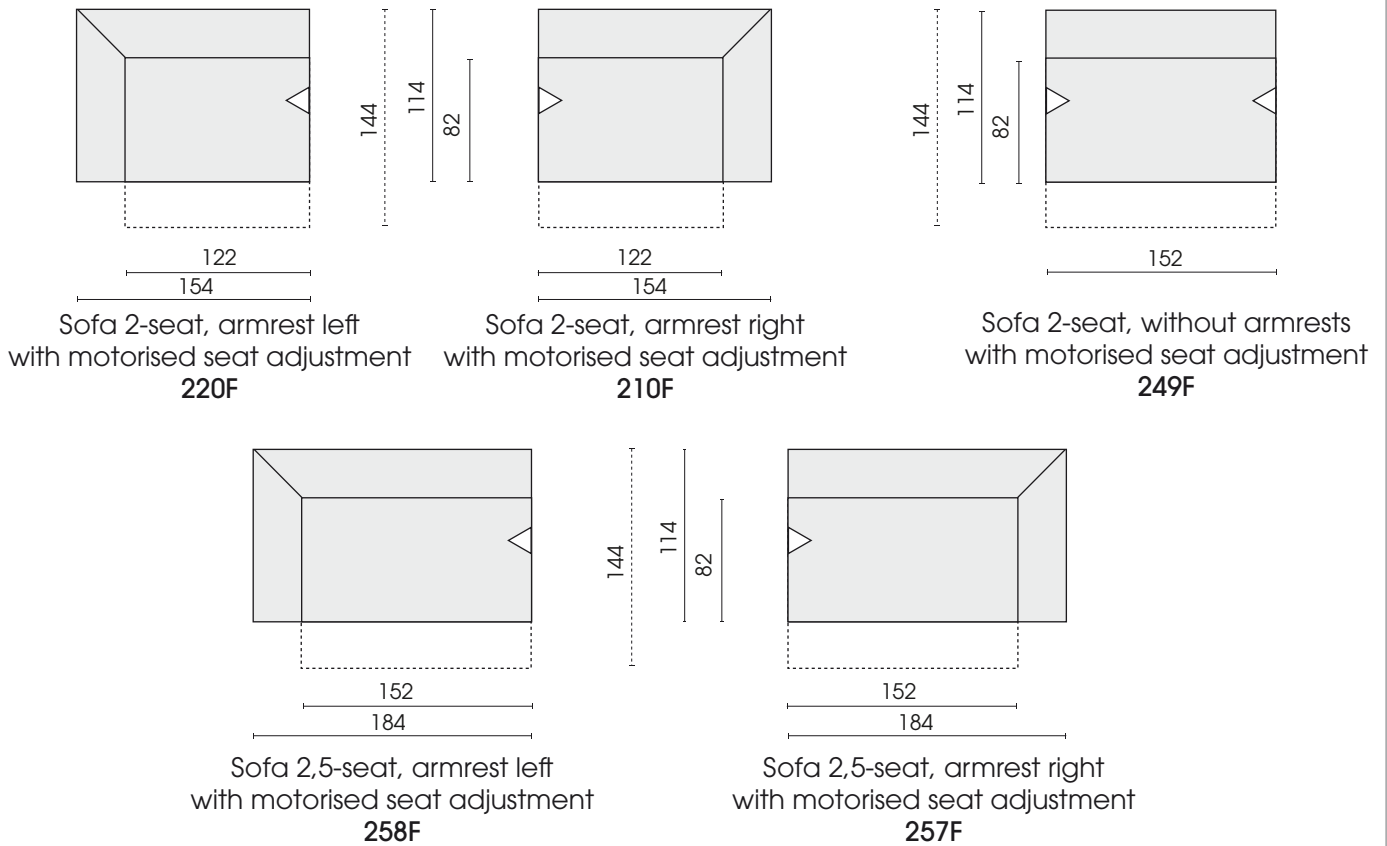

Elements with motorised seat adjustment