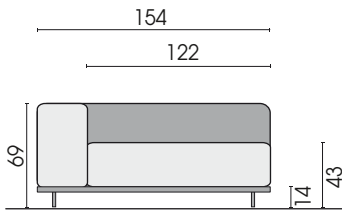

▷ = Connector side

Elements, deep

Ottoman, deep
left
62T

Ottoman, deep
right
61T

Front view (type 220)

Side view (type 210/257)

▷ = Connector side

Elements

Sofa 2-seat,
armrest left
220

Sofa 2-seat,
armrest right
210

Sofa 2,5-seat,
without armrest
249

Sofa 2,5-seat,
armrest left
258

Sofa 2,5-seat,
armrest right
257

Each piece of furniture is handmade and unique. Deviations to the listed measurements may be caused by:
1. different upholstery materials (fabric, leather), 2. processing of ticking mats, 3. the pressure to combine individual parts, etc.
The seat comfort of a sofa type with larger seat depth usually differs from one with lower depth.