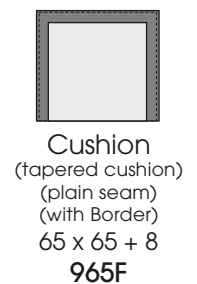

Flanged cushion

Processing in 2 cover materials:

Flanged cushion: Flange always in fabric
Denim Basic, colour 88
+ small piping

Cushion: Plain fabric/decorative fabric/leather