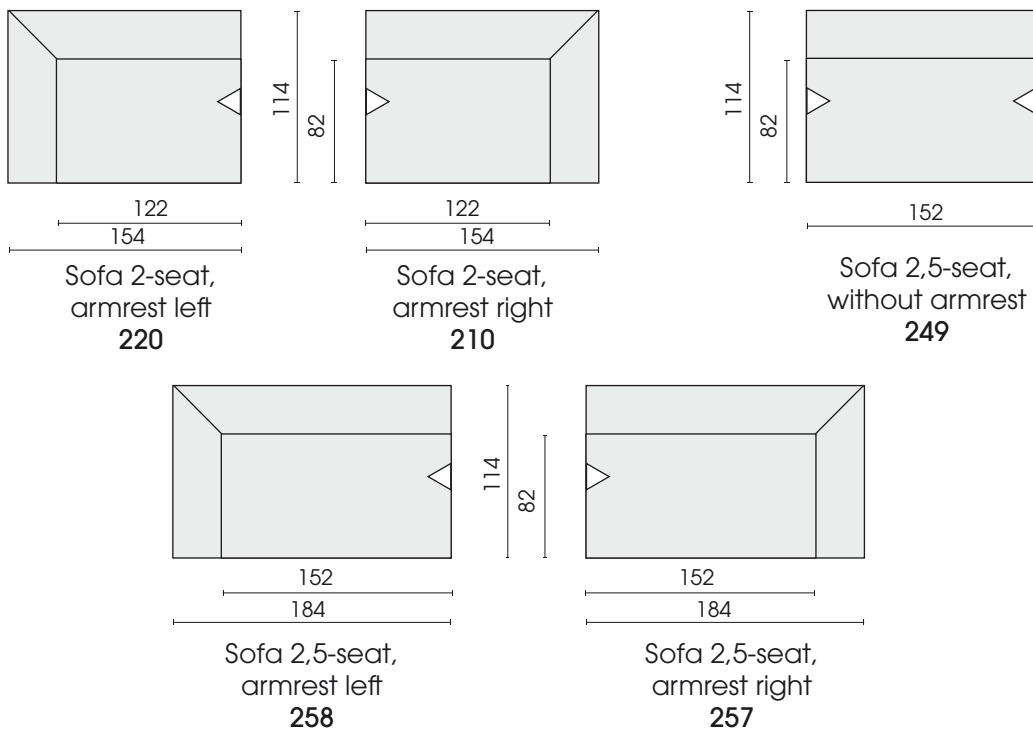

▷ = Connector side

Elements, deep

Ottoman, deep
left
62T

Ottoman, deep
right
61T

Front view (type 220)

Side view (type 210/257)

▷ = Connector side

Elements

Sofa 2-seat,
armrest left
220

Sofa 2-seat,
armrest right
210

Sofa 2,5-seat,
without armrest
249

Sofa 2,5-seat,
armrest left
258

Sofa 2,5-seat,
armrest right
257

Each piece of furniture is handmade and unique. Deviations to the listed measurements may be caused by:
1. different upholstery materials (fabric, leather), 2. processing of ticking mats, 3. the pressure to combine individual parts, etc.
The seat comfort of a sofa type with larger seat depth usually differs from one with lower depth.