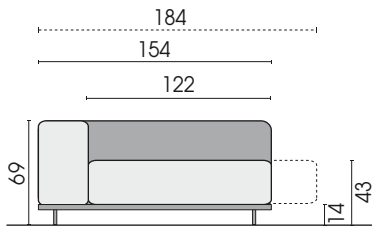

Sofa 2-seat,
armrest left
220

Sofa 2-seat,
armrest right
210

Sofa 2,5-seat,
without armrest
249

Sofa 2,5-seat,
armrest left
258

Sofa 2,5-seat,
armrest right
257

Each piece of furniture is handmade and unique. Deviations to the listed measurements may be caused by:
1. different upholstery materials (fabric, leather), 2. processing of ticking mats, 3. the pressure to combine individual parts, etc.
The seat comfort of a sofa type with larger seat depth usually differs from one with lower depth.

BLUE 0221 WUMMS!

© 2021 KURT BEIER & KATI QUINGER

Front view (type 208/254)

▷ = Connector side

Corner elements

Corner sofa 2-seat,
left
208

Corner sofa 2-seat,
right
207

Corner sofa 2,5-seat,
left
254

Corner sofa 2,5-seat,
right
253

Side view (type 61TF)

▷ = Connector side

Elements with motorised seat adjustment, deep

Ottoman, deep left
with motorised seat adjustment
62TF

Ottoman, deep right
with motorised seat adjustment
61TF