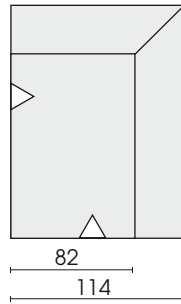

Sofa 2-seat,
armrest left
220

Sofa 2-seat,
armrest right
210

Sofa 2,5-seat,
without armrest
249

Sofa 2,5-seat,
armrest left
258

Sofa 2,5-seat,
armrest right
257

Each piece of furniture is handmade and unique. Deviations to the listed measurements may be caused by:
1. different upholstery materials (fabric, leather), 2. processing of ticking mats, 3. the pressure to combine individual parts, etc.
The seat comfort of a sofa type with larger seat depth usually differs from one with lower depth.

BLUE 0221 WUMMS!

© 2021 KURT BEIER & KATI QUINGER

Front view (type 208/254)

▷ = Connector side

Corner elements

Corner sofa 2-seat,
left
208

Corner sofa 2-seat,
right
207

Corner sofa 2,5-seat,
left
254

Corner sofa 2,5-seat,
right
253

Side view (type 61TF)

▷ = Connector side

Elements with motorised seat adjustment, deep

Ottoman, deep left
with motorised seat adjustment
62TF

Ottoman, deep right
with motorised seat adjustment
61TF