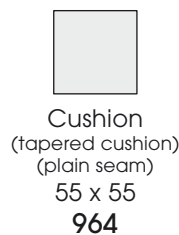

BLUE 0221 WUMMS!

© 2021 KURT BEIER & KATI QUINGER

▷ = Connector side

Elements with motorised seat adjustment

Kissen:

Flanged cushion

Processing in 2 cover materials:

Flanged cushion: Flange always in fabric
Denim Basic, colour 88
+ small piping