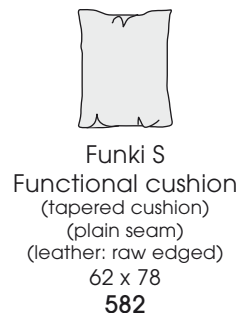

BLUE 0221 WUMMS!

© 2021 KURT BEIER & KATI QUINGER

▷ = Connector side

Elements with motorised seat adjustment

Kissen:

Flanged cushion

Processing in 2 cover materials:

Flanged cushion: Flange always in fabric
Denim Basic, colour 88
+ small piping