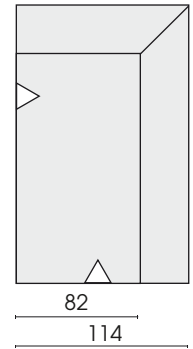

Sofa 2-seat,
armrest left
220

Sofa 2-seat,
armrest right
210

Sofa 2,5-seat,
without armrest
249

Sofa 2,5-seat,
armrest left
258

Sofa 2,5-seat,
armrest right
257

Each piece of furniture is handmade and unique. Deviations to the listed measurements may be caused by:
1. different upholstery materials (fabric, leather), 2. processing of ticking mats, 3. the pressure to combine individual parts, etc.
The seat comfort of a sofa type with larger seat depth usually differs from one with lower depth.

BLUE 0221 WUMMS!

© 2021 KURT BEIER & KATI QUINGER

Front view (type 208/254)

▷ = Connector side

Corner elements

Corner sofa 2-seat,
left
208

Corner sofa 2-seat,
right
207

Corner sofa 2,5-seat,
left
254

Corner sofa 2,5-seat,
right
253

Side view (type 61TF)

▷ = Connector side

Elements with motorised seat adjustment, deep

Ottoman, deep left
with motorised seat adjustment
62TF

Ottoman, deep right
with motorised seat adjustment
61TF