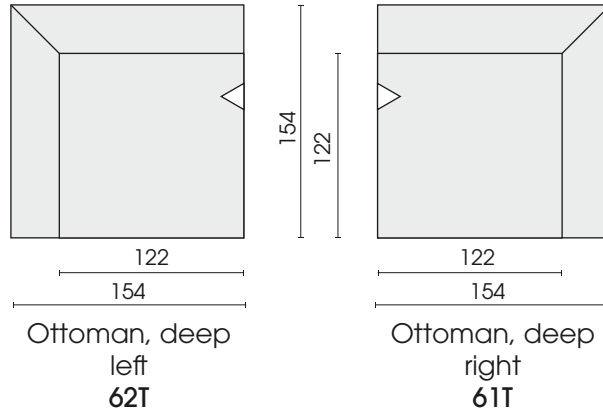

▷ = Connector side

Elements, deep

Ottoman, deep
left
62T

Ottoman, deep
right
61T

Front view (type 220)

Side view (type 210/257)

▷ = Connector side

Elements

Sofa 2-seat,
armrest left
220

Sofa 2-seat,
armrest right
210

Sofa 2,5-seat,
without armrest
249

Sofa 2,5-seat,
armrest left
258

Sofa 2,5-seat,
armrest right
257

Each piece of furniture is handmade and unique. Deviations to the listed measurements may be caused by:
1. different upholstery materials (fabric, leather), 2. processing of ticking mats, 3. the pressure to combine individual parts, etc.
The seat comfort of a sofa type with larger seat depth usually differs from one with lower depth.