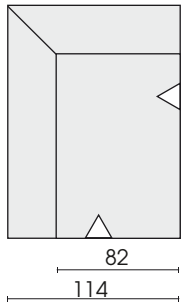

Sofa 2-seat,
armrest left
220

Sofa 2-seat,
armrest right
210

Sofa 2,5-seat,
without armrest
249

Sofa 2,5-seat,
armrest left
258

Sofa 2,5-seat,
armrest right
257

Each piece of furniture is handmade and unique. Deviations to the listed measurements may be caused by:
1. different upholstery materials (fabric, leather), 2. processing of ticking mats, 3. the pressure to combine individual parts, etc.
The seat comfort of a sofa type with larger seat depth usually differs from one with lower depth.

BLUE 0221 WUMMS!

© 2021 KURT BEIER & KATI QUINGER

Front view (type 208/254)

▷ = Connector side

Corner elements

Corner sofa 2-seat,
left
208

Corner sofa 2-seat,
right
207

Corner sofa 2,5-seat,
left
254

Corner sofa 2,5-seat,
right
253

Side view (type 61TF)

▷ = Connector side

Elements with motorised seat adjustment, deep

Ottoman, deep left
with motorised seat adjustment
62TF

Ottoman, deep right
with motorised seat adjustment
61TF