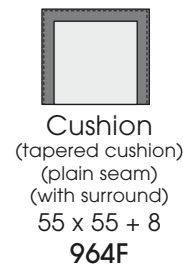

Flanged cushion

Processing in 2 cover materials:

Flanged cushion: Flange always in fabric
Denim Basic, colour 88
+ small piping

Cushion: Plain fabric/decorative fabric/leather