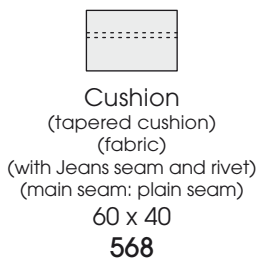

BLUE 0221 WUMMS!

© 2021 KURT BEIER & KATI QUINGER

▷ = Connector side

Elements with motorised seat adjustment

Kissen:

Flanged cushion

Processing in 2 cover materials:

Flanged cushion: Flange always in fabric
Denim Basic, colour 88
+ small piping