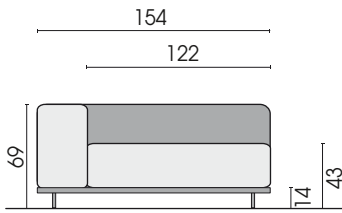

BLUE 0221 WUMMS!

© 2021 KURT BEIER & KATI QUINGER

01.04.2025

Front view (type 62T)

▷ = Connector side

Elements, deep