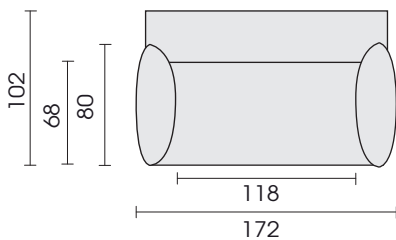

Functional armchair:

Element,
turning and swing function
139

Side view (type 130)

Side view (type 110/210)

Solid elements:

Element
130

Element
armrest left
120

Element
armrest right
110

Sofa, 2-seat
2 armrests
200

Sofa, 2-seat
armrest left
220

Sofa, 2-seat
armrest right
210

Each piece of furniture is handmade and unique. Deviations to the listed measurements may be caused by:
1. different upholstery materials (fabric, leather), 2. processing of ticking mats, 3. the pressure to combine individual parts, etc.
The seat comfort of a sofa type with larger seat depth usually differs from one with lower depth.