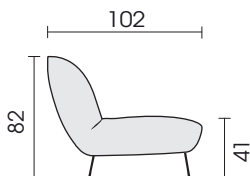

Colours for metal skids

Black	Silk grey
	
✓	✓

*Model OD0618 Boogie is also available as indoor product!
 For further informations refer to product information 0618 Boogie.*

03.02.2025

Side view (type 139)

Functional armchair:

Element,
turning and swing function
139

Side view (type 130)

Side view (type 110/210)

Solid elements:

Element
130

Element
armrest left
120

Element
armrest right
110

Sofa, 2-seat
2 armrests
200

Sofa, 2-seat
armrest left
220

Sofa, 2-seat
armrest right
210

Each piece of furniture is handmade and unique. Deviations to the listed measurements may be caused by:
1. different upholstery materials (fabric, leather), 2. processing of ticking mats, 3. the pressure to combine individual parts, etc.
The seat comfort of a sofa type with larger seat depth usually differs from one with lower depth.