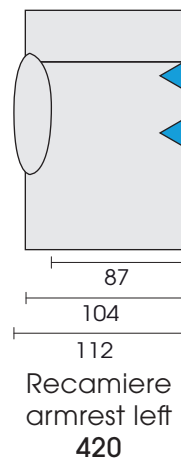

Deep elements:

Each piece of furniture is handmade and unique. Deviations to the listed measurements may be caused by:
1. different upholstery materials (fabric, leather), 2. processing of ticking mats, 3. the pressure to combine individual parts, etc.
The seat comfort of a sofa type with larger seat depth usually differs from one with lower depth.