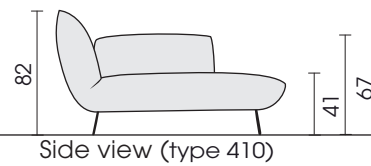

Functional armchair:

Element,
turning and swing function
139

Side view (type 130)

Side view (type 110/210)

Solid elements:

Element
130

Element
armrest left
120

Element
armrest right
110

Sofa, 2-seat
2 armrests
200

Sofa, 2-seat
armrest left
220

Sofa, 2-seat
armrest right
210

Each piece of furniture is handmade and unique. Deviations to the listed measurements may be caused by:
1. different upholstery materials (fabric, leather), 2. processing of ticking mats, 3. the pressure to combine individual parts, etc.
The seat comfort of a sofa type with larger seat depth usually differs from one with lower depth.

Deep elements:

Each piece of furniture is handmade and unique. Deviations to the listed measurements may be caused by:
1. different upholstery materials (fabric, leather), 2. processing of ticking mats, 3. the pressure to combine individual parts, etc.
The seat comfort of a sofa type with larger seat depth usually differs from one with lower depth.