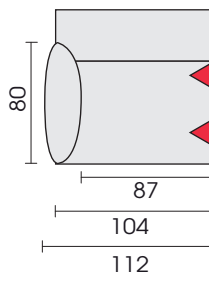

Functional armchair:

Element,
turning and swing function
139

Side view (type 130)

Side view (type 110/210)

Solid elements:

Element
130

Element
armrest left
120

Element
armrest right
110

Sofa, 2-seat
2 armrests
200

Sofa, 2-seat
armrest left
220

Sofa, 2-seat
armrest right
210

Each piece of furniture is handmade and unique. Deviations to the listed measurements may be caused by:
1. different upholstery materials (fabric, leather), 2. processing of ticking mats, 3. the pressure to combine individual parts, etc.
The seat comfort of a sofa type with larger seat depth usually differs from one with lower depth.