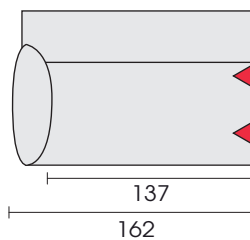

Functional armchair:

Element,
turning and swing function
139

Side view (type 130)

Side view (type 110/210)

Solid elements:

Element
130

Element
armrest left
120

Element
armrest right
110

Sofa, 2-seat
2 armrests
200

Sofa, 2-seat
armrest left
220

Sofa, 2-seat
armrest right
210

Each piece of furniture is handmade and unique. Deviations to the listed measurements may be caused by:
1. different upholstery materials (fabric, leather), 2. processing of ticking mats, 3. the pressure to combine individual parts, etc.
The seat comfort of a sofa type with larger seat depth usually differs from one with lower depth.