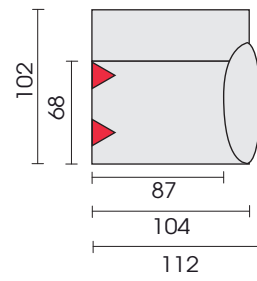

Functional armchair:

Element,
turning and swing function
139

Side view (type 130)

Side view (type 110/210)

Solid elements:

Element
130

Element
armrest left
120

Element
armrest right
110

Sofa, 2-seat
2 armrests
200

Sofa, 2-seat
armrest left
220

Sofa, 2-seat
armrest right
210

Each piece of furniture is handmade and unique. Deviations to the listed measurements may be caused by:
1. different upholstery materials (fabric, leather), 2. processing of ticking mats, 3. the pressure to combine individual parts, etc.
The seat comfort of a sofa type with larger seat depth usually differs from one with lower depth.