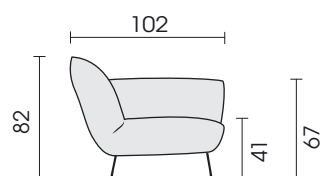

Colours for metal skids

Black	Silk grey
	
✓	✓

*Model OD0618 Boogie is also available as indoor product!
 For further informations refer to product information 0618 Boogie.*

03.02.2025

Side view (type 139)

Functional armchair:

Element,
turning and swing function
139

Side view (type 130)

Side view (type 110/210)

Solid elements:

Element
130

Element
armrest left
120

Element
armrest right
110

Sofa, 2-seat
2 armrests
200

Sofa, 2-seat
armrest left
220

Sofa, 2-seat
armrest right
210

Each piece of furniture is handmade and unique. Deviations to the listed measurements may be caused by:
1. different upholstery materials (fabric, leather), 2. processing of ticking mats, 3. the pressure to combine individual parts, etc.
The seat comfort of a sofa type with larger seat depth usually differs from one with lower depth.