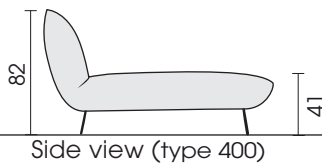

Functional armchair:

Element,
turning and swing function
139

Side view (type 130)

Side view (type 110/210)

Solid elements:

Element
130

Element
armrest left
120

Element
armrest right
110

Sofa, 2-seat
2 armrests
200

Sofa, 2-seat
armrest left
220

Sofa, 2-seat
armrest right
210

Each piece of furniture is handmade and unique. Deviations to the listed measurements may be caused by:
1. different upholstery materials (fabric, leather), 2. processing of ticking mats, 3. the pressure to combine individual parts, etc.
The seat comfort of a sofa type with larger seat depth usually differs from one with lower depth.

Deep elements:

Each piece of furniture is handmade and unique. Deviations to the listed measurements may be caused by:
1. different upholstery materials (fabric, leather), 2. processing of ticking mats, 3. the pressure to combine individual parts, etc.
The seat comfort of a sofa type with larger seat depth usually differs from one with lower depth.