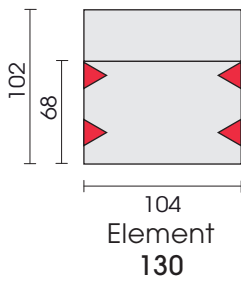

Functional armchair:

Element,
turning and swing function
139

Side view (type 130)

Side view (type 110/210)

Solid elements:

Element
130

Element
armrest left
120

Element
armrest right
110

Sofa, 2-seat
2 armrests
200

Sofa, 2-seat
armrest left
220

Sofa, 2-seat
armrest right
210

Each piece of furniture is handmade and unique. Deviations to the listed measurements may be caused by:
1. different upholstery materials (fabric, leather), 2. processing of ticking mats, 3. the pressure to combine individual parts, etc.
The seat comfort of a sofa type with larger seat depth usually differs from one with lower depth.