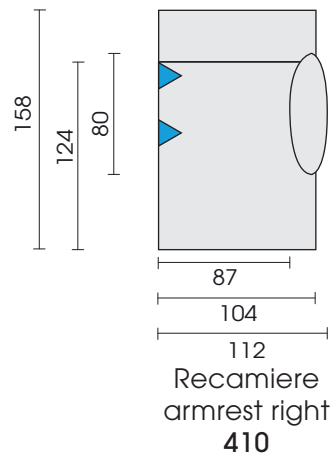

Functional armchair:

Element,
turning and swing function
139

Side view (type 130)

Side view (type 110/210)

Solid elements:

Element
130

Element
armrest left
120

Element
armrest right
110

Sofa, 2-seat
2 armrests
200

Sofa, 2-seat
armrest left
220

Sofa, 2-seat
armrest right
210

Each piece of furniture is handmade and unique. Deviations to the listed measurements may be caused by:
1. different upholstery materials (fabric, leather), 2. processing of ticking mats, 3. the pressure to combine individual parts, etc.
The seat comfort of a sofa type with larger seat depth usually differs from one with lower depth.

Deep elements:

Each piece of furniture is handmade and unique. Deviations to the listed measurements may be caused by:
1. different upholstery materials (fabric, leather), 2. processing of ticking mats, 3. the pressure to combine individual parts, etc.
The seat comfort of a sofa type with larger seat depth usually differs from one with lower depth.