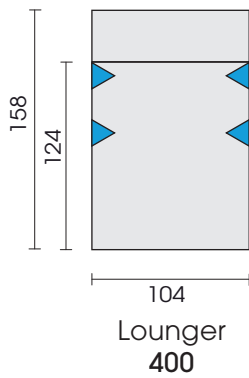

Functional armchair:

Element,
turning and swing function
139

Side view (type 130)

Side view (type 110/210)

Solid elements:

Element
130

Element
armrest left
120

Element
armrest right
110

Sofa, 2-seat
2 armrests
200

Sofa, 2-seat
armrest left
220

Sofa, 2-seat
armrest right
210

Each piece of furniture is handmade and unique. Deviations to the listed measurements may be caused by:
1. different upholstery materials (fabric, leather), 2. processing of ticking mats, 3. the pressure to combine individual parts, etc.
The seat comfort of a sofa type with larger seat depth usually differs from one with lower depth.

Deep elements:

Each piece of furniture is handmade and unique. Deviations to the listed measurements may be caused by:
1. different upholstery materials (fabric, leather), 2. processing of ticking mats, 3. the pressure to combine individual parts, etc.
The seat comfort of a sofa type with larger seat depth usually differs from one with lower depth.