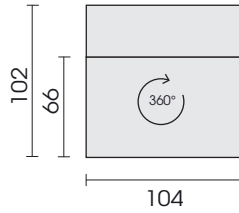

Colours for metal skids

Black	Silk grey
	
✓	✓

*Model OD0618 Boogie is also available as indoor product!
 For further informations refer to product information 0618 Boogie.*

03.02.2025

Side view (type 139)

Functional armchair:

Element,
turning and swing function
139

Side view (type 130)

Side view (type 110/210)

Solid elements:

Element
130

Element
armrest left
120

Element
armrest right
110

Sofa, 2-seat
2 armrests
200

Sofa, 2-seat
armrest left
220

Sofa, 2-seat
armrest right
210

Each piece of furniture is handmade and unique. Deviations to the listed measurements may be caused by:
1. different upholstery materials (fabric, leather), 2. processing of ticking mats, 3. the pressure to combine individual parts, etc.
The seat comfort of a sofa type with larger seat depth usually differs from one with lower depth.