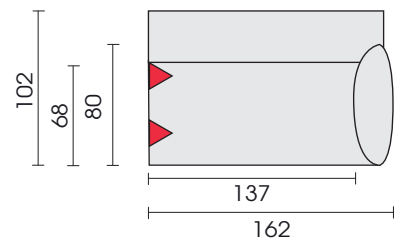

Functional armchair:

Element,
turning and swing function
139

Side view (type 130)

Side view (type 110/210)

Solid elements:

Element
130

Element
armrest left
120

Element
armrest right
110

Sofa, 2-seat
2 armrests
200

Sofa, 2-seat
armrest left
220

Sofa, 2-seat
armrest right
210

Each piece of furniture is handmade and unique. Deviations to the listed measurements may be caused by:
1. different upholstery materials (fabric, leather), 2. processing of ticking mats, 3. the pressure to combine individual parts, etc.
The seat comfort of a sofa type with larger seat depth usually differs from one with lower depth.