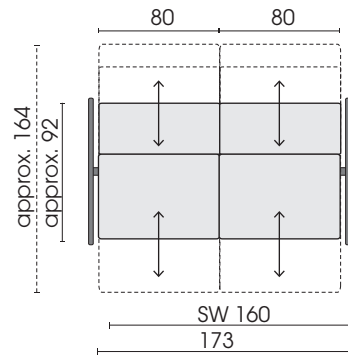

Ceiling height: 230-250 cm

Floor distance: min. 4 cm

5 adjustment possibilities in 5 cm steps:

Possible ceiling heights: 230/235/240/245/250. Attention! A floor distance of 4 cm or more must be ensured.

Model OD0821 ROCKfrog is also available as indoor product!
For further informations refer to product information 0821 ROCKfrog.

Rocking skid: metal, matt black fine structure powder-coated

Rocking skid with rope: metal, matt black fine structure powder-coated

SW = Seat width SD = Seat depth

Rocking elements with function

Functional armchair, wide with 2 armrests **180F**

Functional armchair, wide armrest left **182F**

Functional armchair, wide armrest right **181F**

Functional armchair, wide without armrest **183F**

Functional sofa, 2-seat, with 2 armrests **200F**

Functional sofa, 2-seat without armrests **230F**