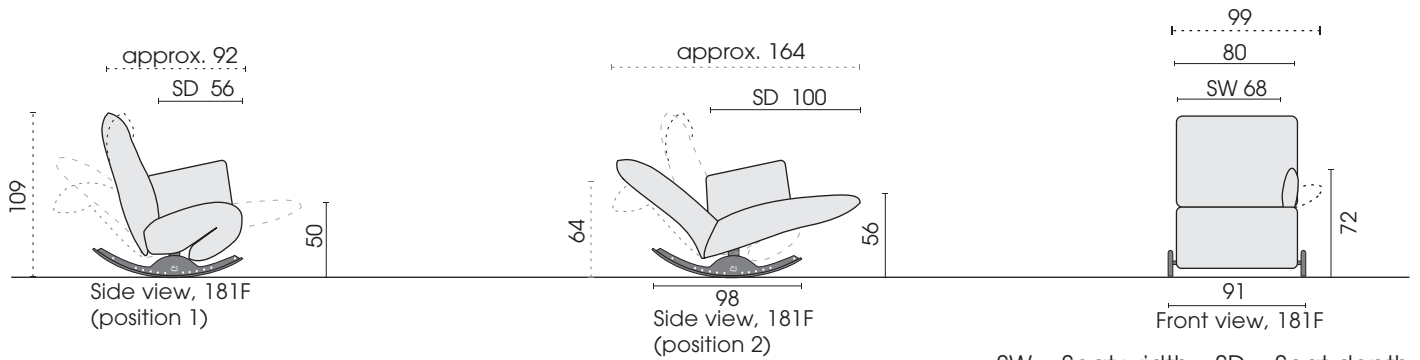

Ceiling height: 230-250 cm

Floor distance: min. 4 cm

5 adjustment possibilities in 5 cm steps:

Possible ceiling heights: 230/235/240/245/250. Attention! A floor distance of 4 cm or more must be ensured.

Model OD0821 ROCKfrog is also available as indoor product!
For further informations refer to product information 0821 ROCKfrog.

Rocking skid: metal, matt black fine structure powder-coated

Rocking skid with rope: metal, matt black fine structure powder-coated

SW = Seat width SD = Seat depth

Rocking elements with function

Functional armchair, wide with 2 armrests **180F**