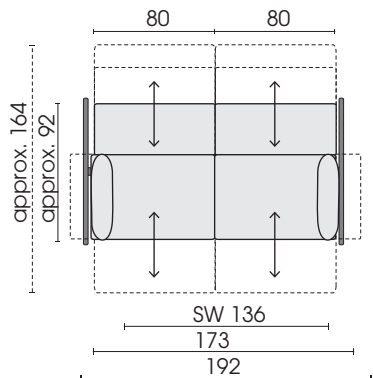

Functional sofa, 2-seat, with 2 armrests **200F**