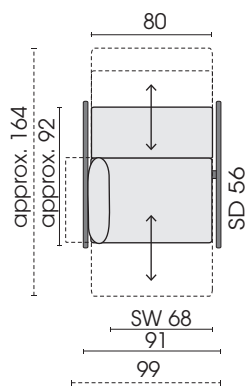

Ceiling height: 230-250 cm

Floor distance: min. 4 cm

5 adjustment possibilities in 5 cm steps:

Possible ceiling heights: 230/235/240/245/250. Attention! A floor distance of 4 cm or more must be ensured.

Model OD0821 ROCKfrog is also available as indoor product!
For further informations refer to product information 0821 ROCKfrog.

Rocking skid: metal, matt black fine structure powder-coated

Rocking skid with rope: metal, matt black fine structure powder-coated

SW = Seat width SD = Seat depth

Rocking elements with function

Functional armchair, wide with 2 armrests **180F**