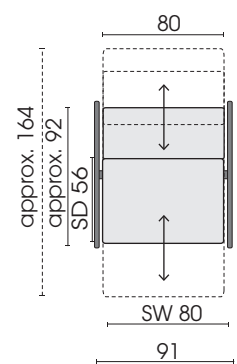

Functional armchair, wide without armrest **183F**