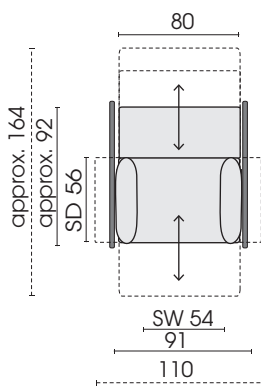

Ceiling height: 230-250 cm

Floor distance: min. 4 cm

5 adjustment possibilities in 5 cm steps:

Possible ceiling heights: 230/235/240/245/250. Attention! A floor distance of 4 cm or more must be ensured.

Model OD0821 ROCKfrog is also available as indoor product!
For further informations refer to product information 0821 ROCKfrog.

Rocking skid: metal, matt black fine structure powder-coated

Rocking skid with rope: metal, matt black fine structure powder-coated

SW = Seat width SD = Seat depth

Rocking elements with function

Functional armchair, wide with 2 armrests **180F**