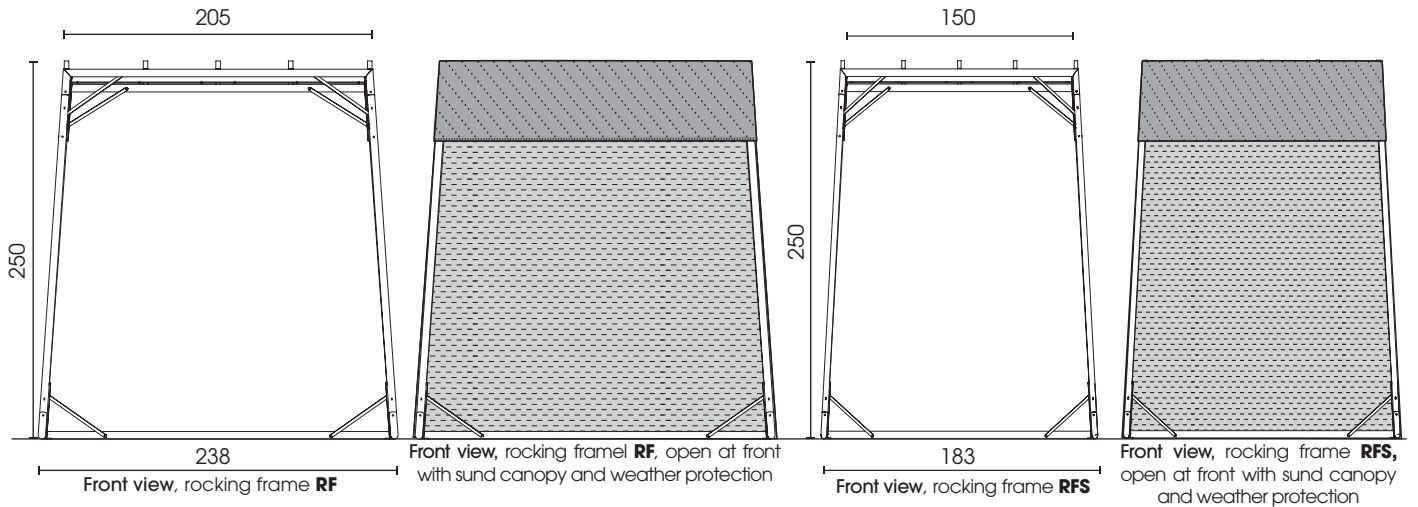

Rocking frame: fig. with sun canopy and weather protection, closed

Rocking frame RF1 with sun canopy
(anthrazit):
fig. with model OD0821 ROCKfrog

Rocking frame RFS1 with sun canopy
(anthrazit):
fig. with model OD0821 ROCKfrog

Option of seam		Outdoor fabric Shell	
Outdoor fabric Shell (Waterproof)	Lap seam	Anthracite 75	Ecrú 42
			

Attention! Hanging packages (type SPRF) for rope swing models can be found in the respective model price lists.