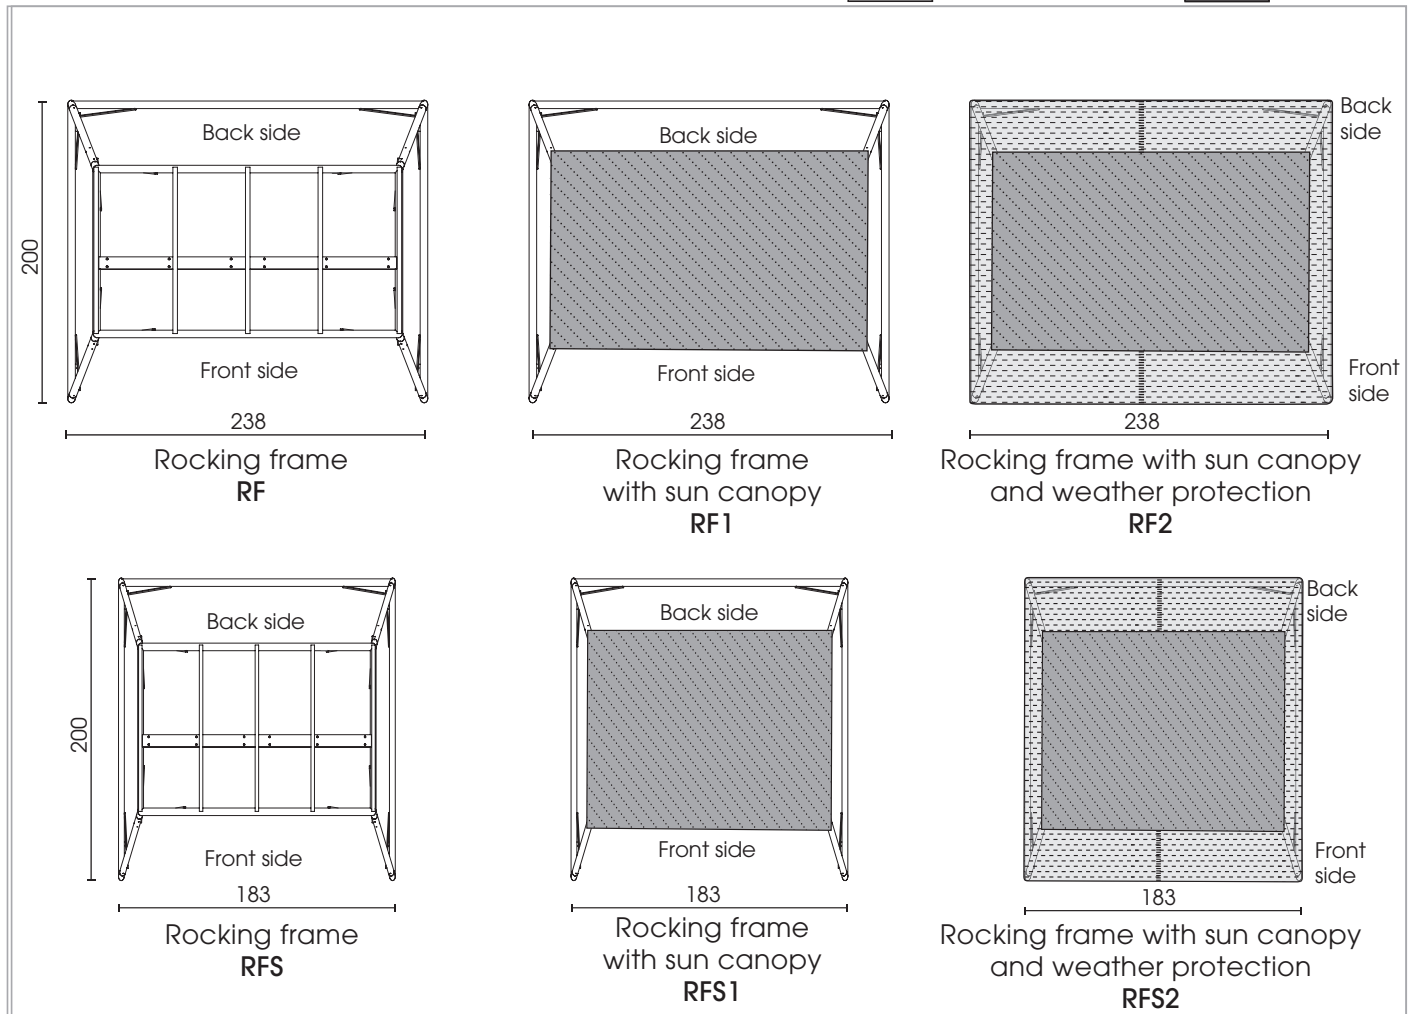

Rocking frame: fig. with sun canopy and weather protection, closed

Rocking frame RF1 with sun canopy
(anthrazit):
fig. with model OD0821 ROCKfrog

Rocking frame RFS1 with sun canopy
(anthrazit):
fig. with model OD0821 ROCKfrog

Option of seam		Outdoor fabric Shell	
Outdoor fabric Shell (Waterproof)	Lap seam	Anthracite 75	Ecrú 42
			

Attention! Hanging packages (type SPRF) for rope swing models can be found in the respective model price lists.

Zipper
 Weather protection
 Sun canopy

Sun canopy and wather protection for rocking frame (waterproof):

Weather protection
 Sun canopy

Sun canopy for rocking frame RF: **SHRF1**

Sun canopy and weather protection for rocking frame RF: **SHRF2**

Sun canopy for rocking frame RFS: **SHRFS1**

Sun canopy and weather protection for rocking frame RFS: **SHRFS2**

Each piece of furniture is handmade and unique. Deviations to the listed measurements may be caused by:
 1. different upholstery materials (fabric, leather), 2. processing of ticking mats, 3. the pressure to combine individual parts, etc.
 The seat comfort of a sofa type with larger seat depth usually differs from one with lower depth.